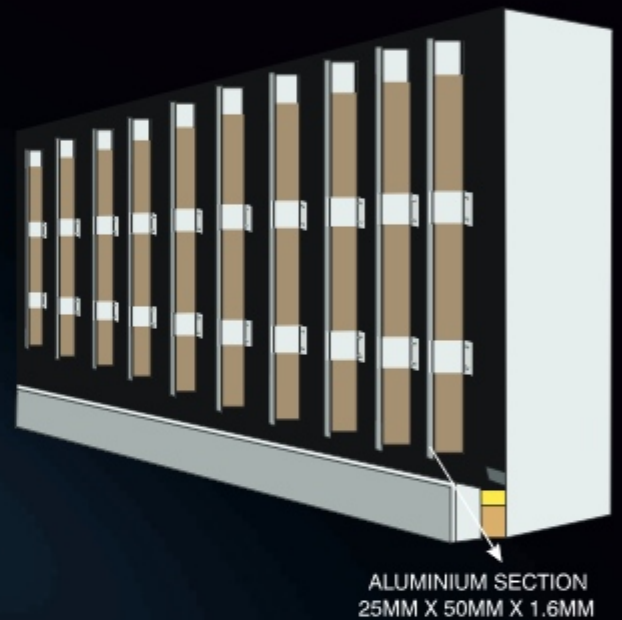

INSTALLATION PROCESS