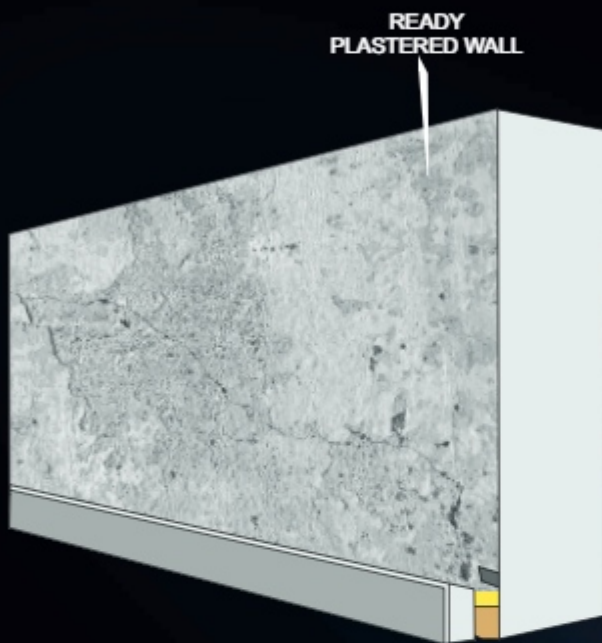

INSTALLATION PROCESS