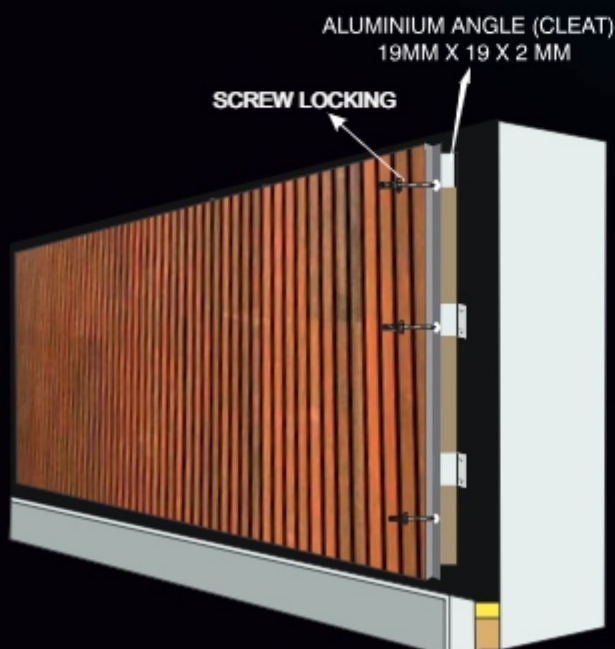

INSTALLATION PROCESS