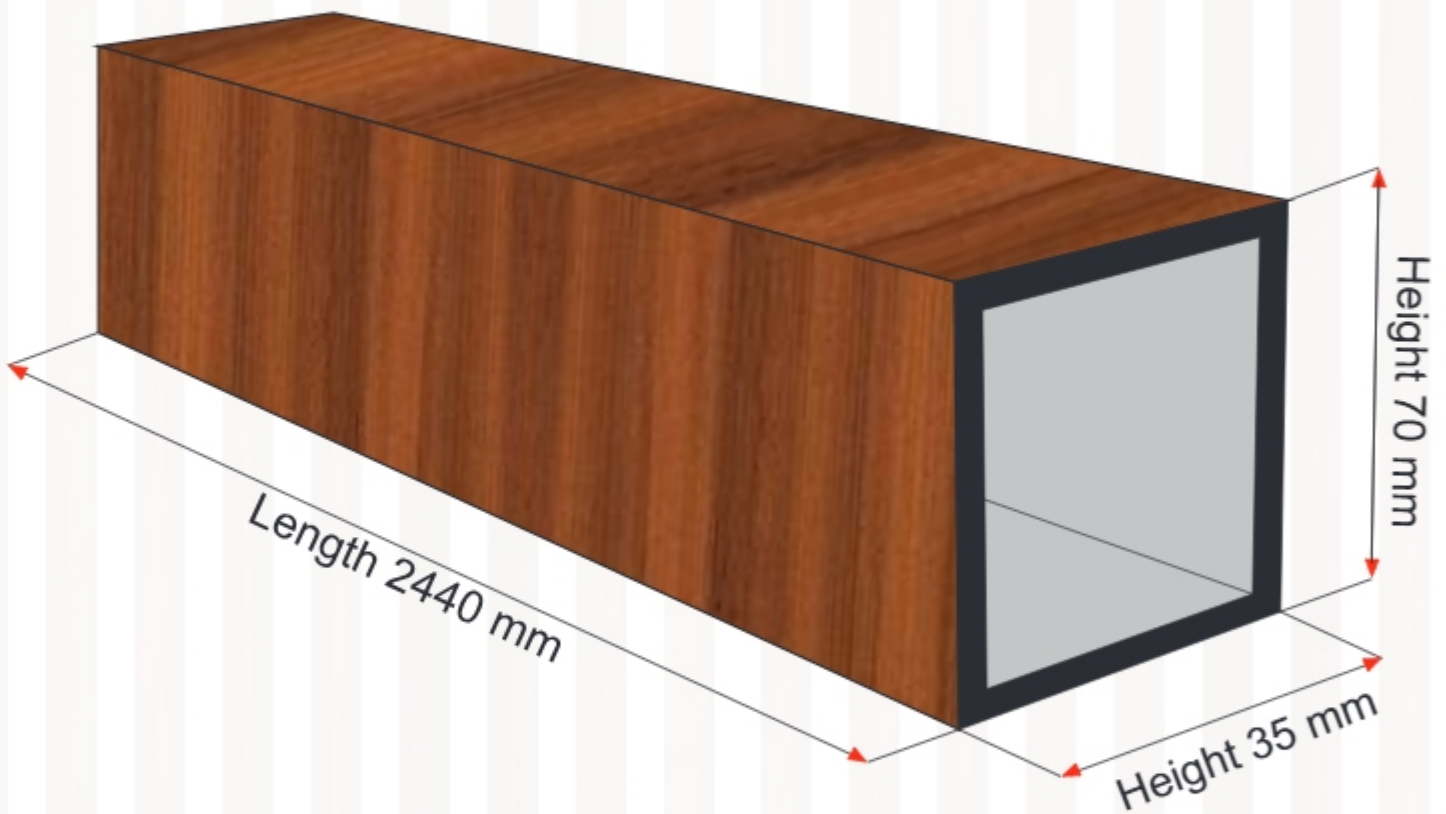

Ventilated Fin louvers look just like natural timber but require no maintenance.

P R E M I U M E X T E R I O R C L A D D I N G

REYNOARCH[®]
VENTILATED FIN LOUVERS

REYNOARCH VENTILATED FIN LOUVERS
2440mm(L) x 35mm(W) x 70mm(H),
Tolerance: ± 5 mm