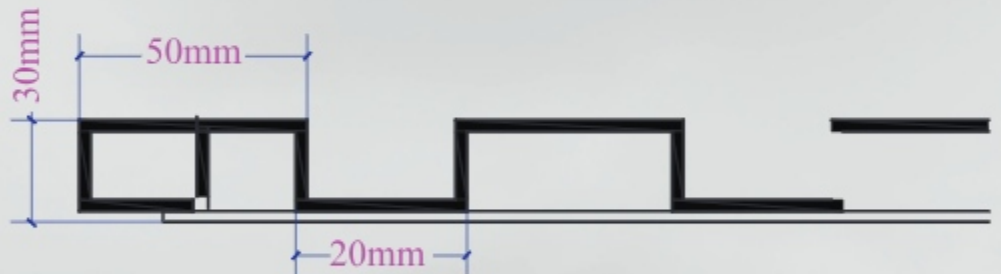

- EXTERIOR CLADDING
- INTERIOR - HIGHLIGHTER, PANELS
- BALCONY CLADDING
- ROOF CLADDING
- CANOPY
- GATE PANELING
- FENCE & RAILING

SERIES: 3000

610MM(W) X 2440MM(H)
PANEL THICKNESS: 30MM
TOLERANCE: ± 10 MM

SERIES: 5000

762MM(W) X 2440MM(H),
PANEL THICKNESS: 30MM
TOLERANCE: ± 10 MM

*CUSTOMISED LENGTH IS ALSO AVAILABLE (UP TO 3660MM).

**ACTUAL COLOURS MAY VARY FROM THE PICTURES SHOWN IN THE BROCHURE.

***OTHER SHADES AVAILABLE ON DEMAND