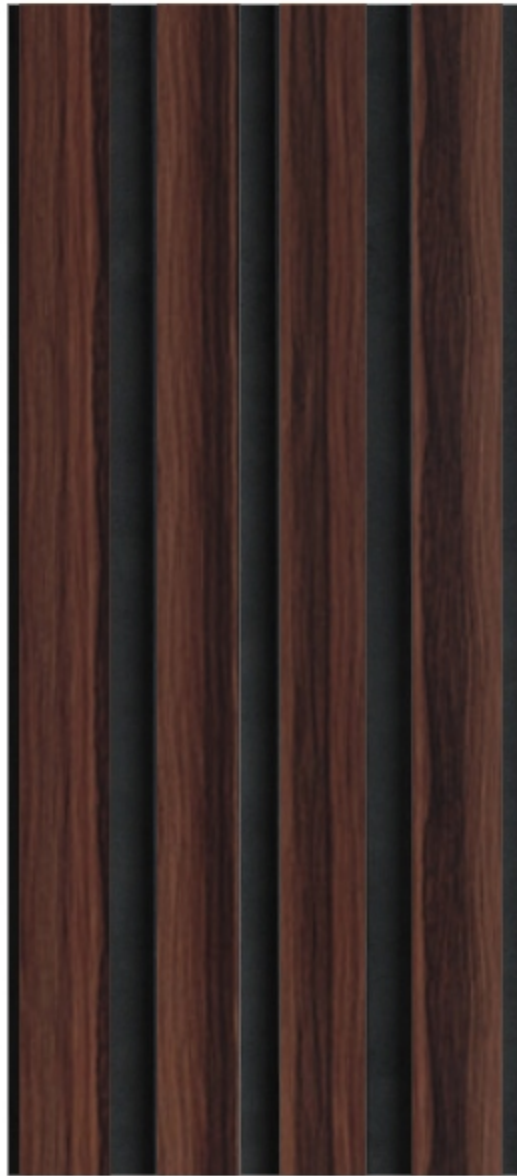

RA-129 TIGER WOOD

RA-154 NOVACENTOPINE

RA-118 DARK TEAK

RA-116

RA-116 ROYAL TEAK

RA-151 NYANA TEAK

RA-155 SHADOW GREY

RA-147

RA-134 TEAK GOLD

RA-147 DARK OAK

RA-138 SPOT RUSTIC GREY

RA-31

RA-31 COFFEE SILVER

COMING SOON

COMING SOON

WHY REYNOARCH[®]