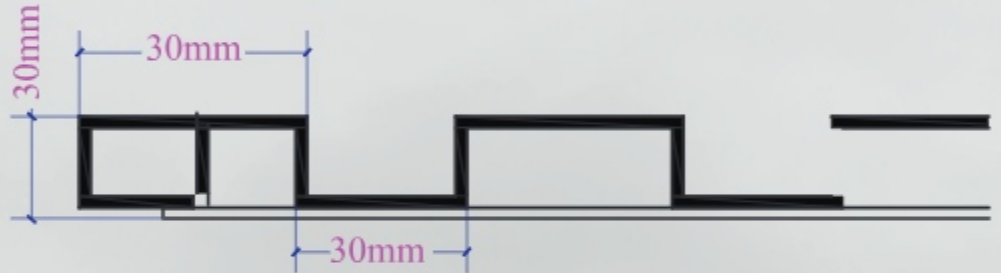

WHY REYNOARCH®

ALUMINIUM COMPOSITE **LOUVERS**

- EASY INSTALLATION
- READY TO USE
- WATER & TERMITE PROOF
- 100% MAINTENANCE FREE
- WIDE RANGE OF COLOURS
- IDEAL FOR RESIDENTIAL & COMMERCIAL BUILDINGS

APPLICATIONS

- EXTERIOR CLADDING
- INTERIOR - HIGHLIGHTER, PANELS
- BALCONY CLADDING
- ROOF CLADDING
- CANOPY
- GATE PANELING
- FENCE & RAILING

SERIES: 3000

610MM(W) X 2440MM(H)
PANEL THICKNESS: 30MM
TOLERANCE: ± 10 MM