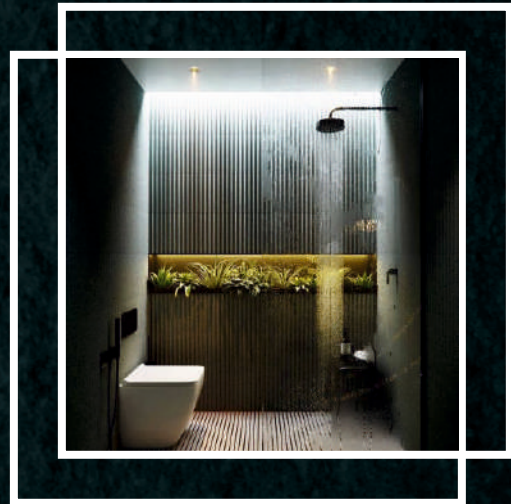

WASHROOM CLADDING