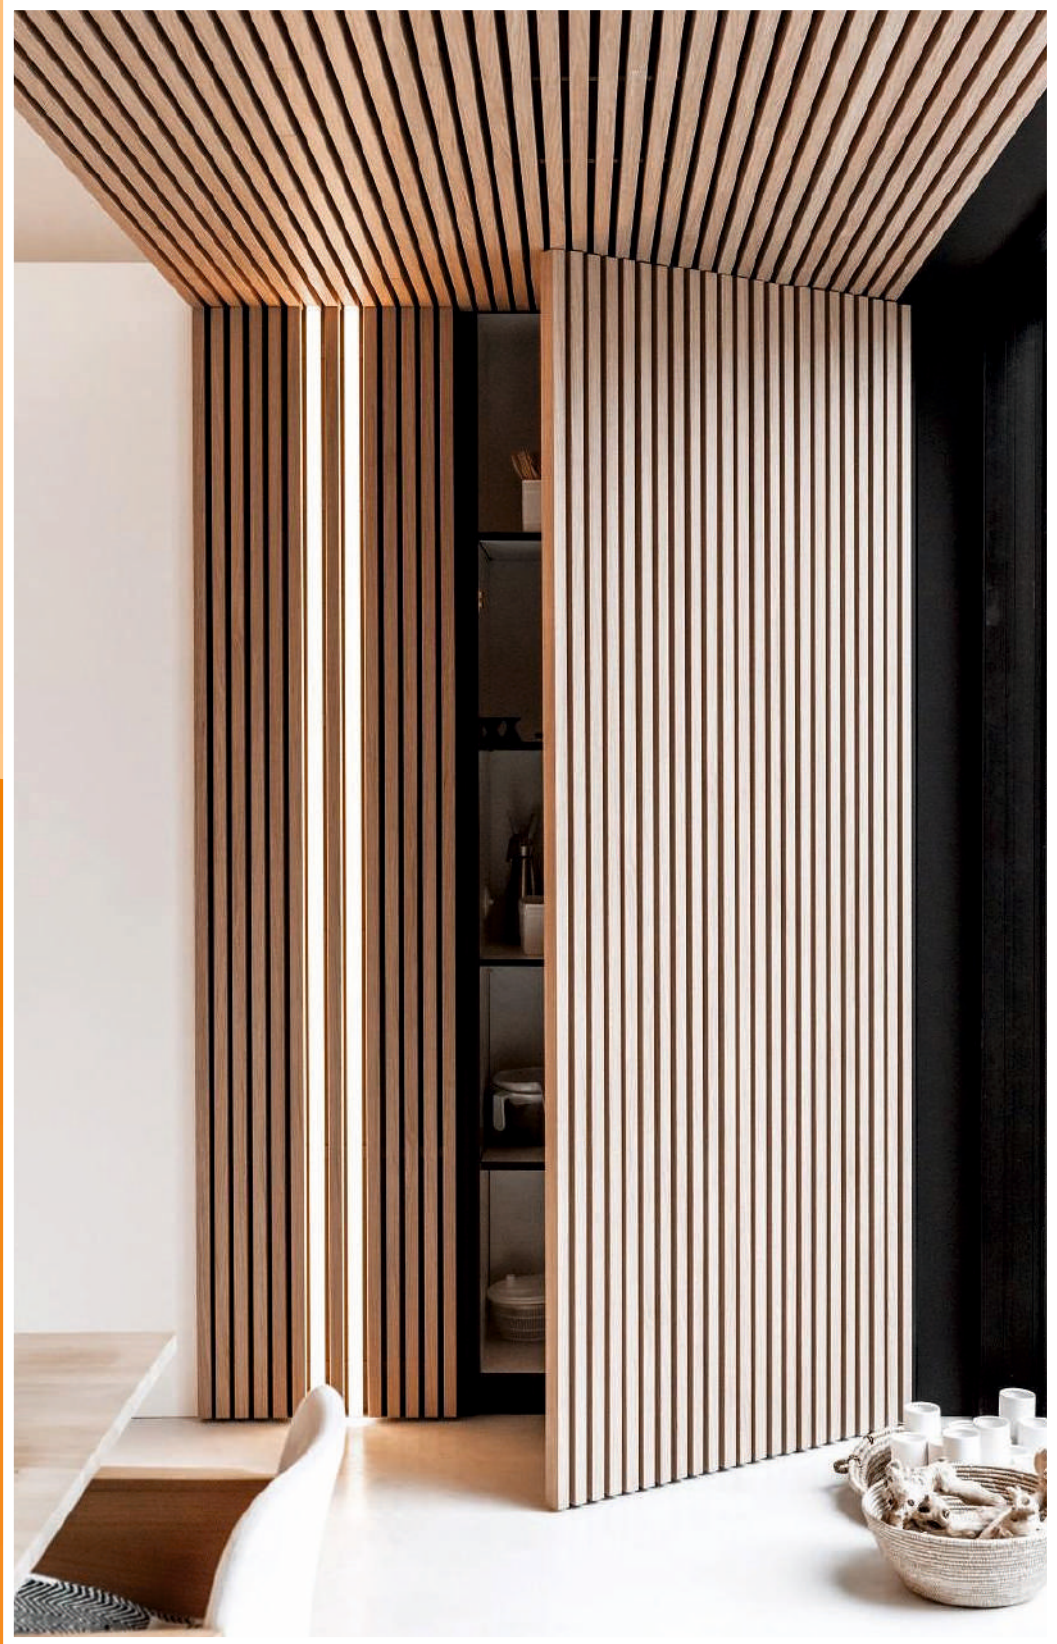

REYNOARCH[®]

INTERIOR LOUVERS

QUIRKY BUT CLASSY

REYNOARCH[®]

INTERIOR LOUVERS

A well-known manufacturer of interior louvers is Reynoarch. Our interior louvers are made with top-quality materials and are long-lasting. They perform for an extended period and need little maintenance. Our interior louvers are both functional and aesthetically pleasing. Our louvers work to hold in air and lessen the amount of heat and cold that can enter a space. Additionally, it helps to save energy expenses and improve living conditions. To fit any room, we have a range of sizes and styles. Our solutions can be specifically customised to meet any particular need and are low maintenance and simple to install.

WIDE APPLICATIONS

Reynoarch Interior louvers Panels can decorate interior ceilings and walls, the place to work, restaurants, hospitals, educational institutions, fitness clubs, recreation centres, and so on without fear of distortion, breaking, discolouration, or going bad.