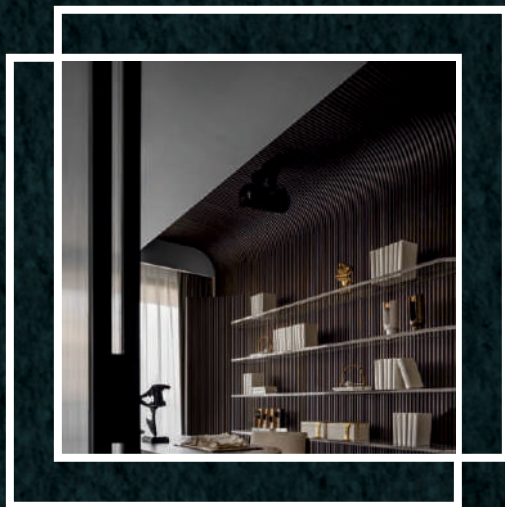

INTERIOR WALL CLADDING